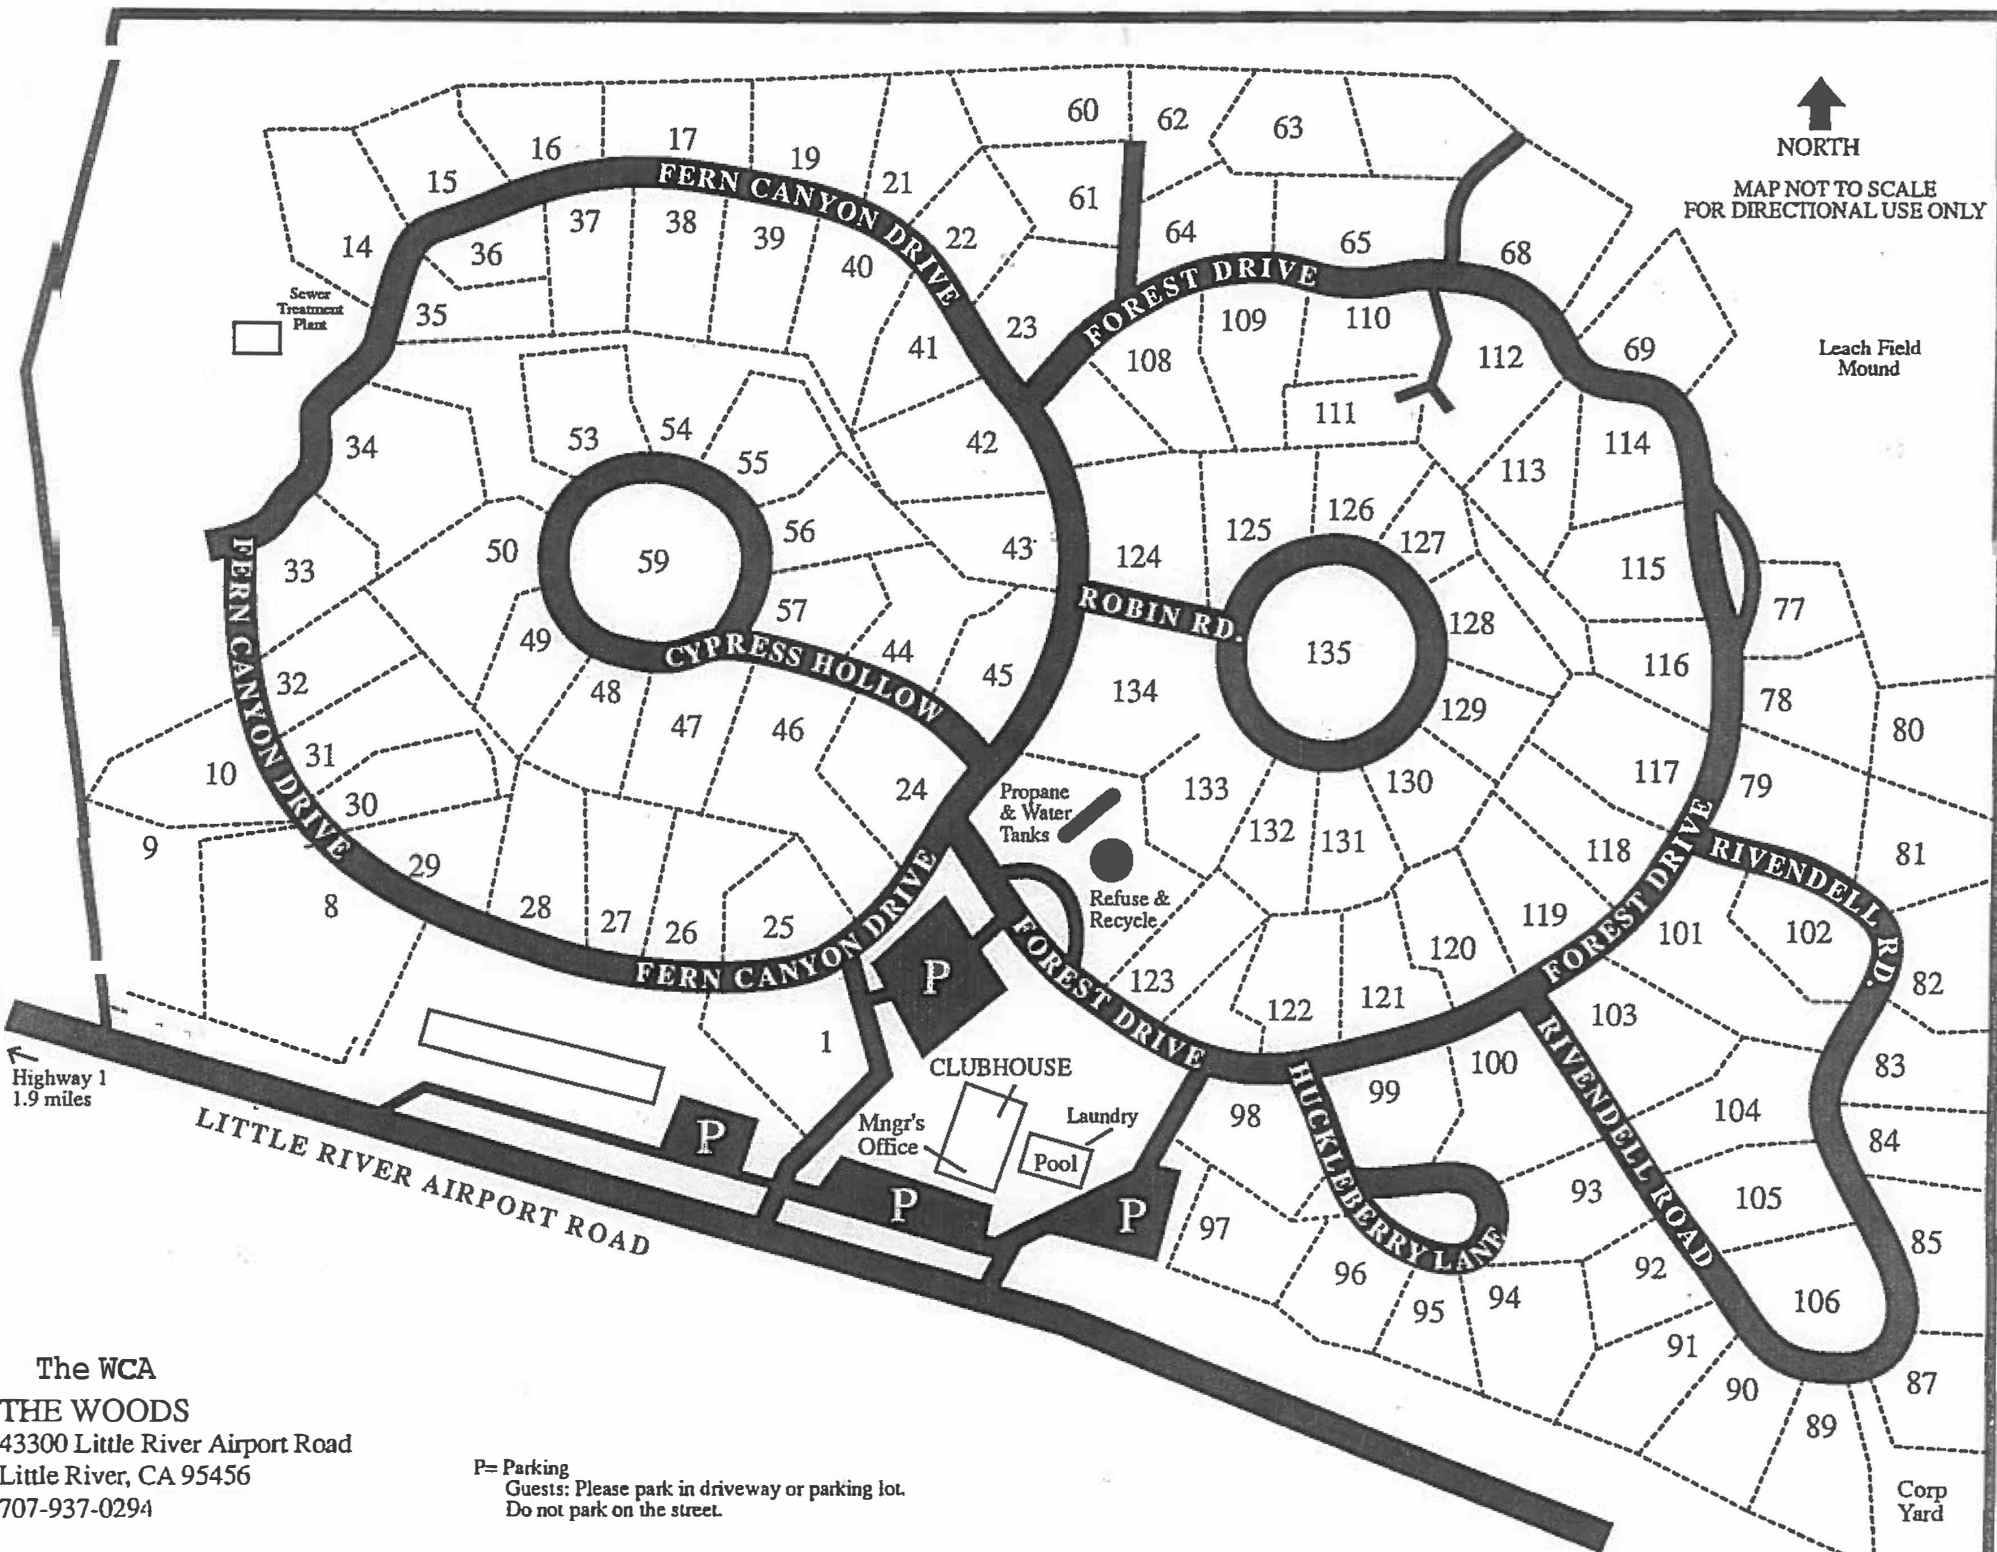

MAP NOT TO SCALE  
FOR DIRECTIONAL USE ONLY

Leach Field  
Mound

Highway 1  
1.9 miles

The WCA  
THE WOODS  
43300 Little River Airport Road  
Little River, CA 95456  
707-937-0294

P= Parking  
Guests: Please park in driveway or parking lot.  
Do not park on the street.

Corp  
Yard